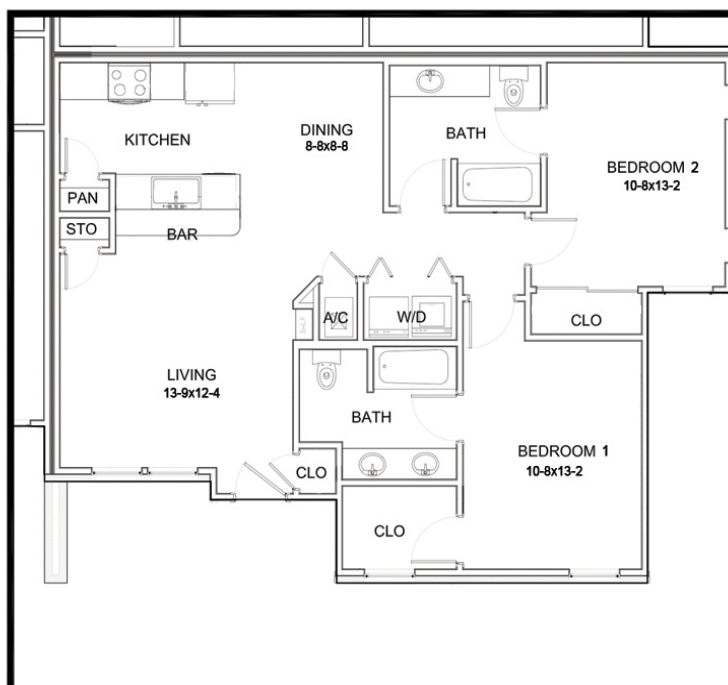

THE CYPRESS

2 bedroom / 2 bath 1055 SF villa

*PRICE:

DATE:

SINGLE FLOOR

LIVING AREA

170 sq. feet

DINING

75 sq. feet

BEDROOM 1

140 sq. feet

BEDROOM 2

140 sq. feet

*Price subject to change depending on market conditions. Listed price good for seven days after written date. Actual floor plans are subject to minor changes depending on available options.